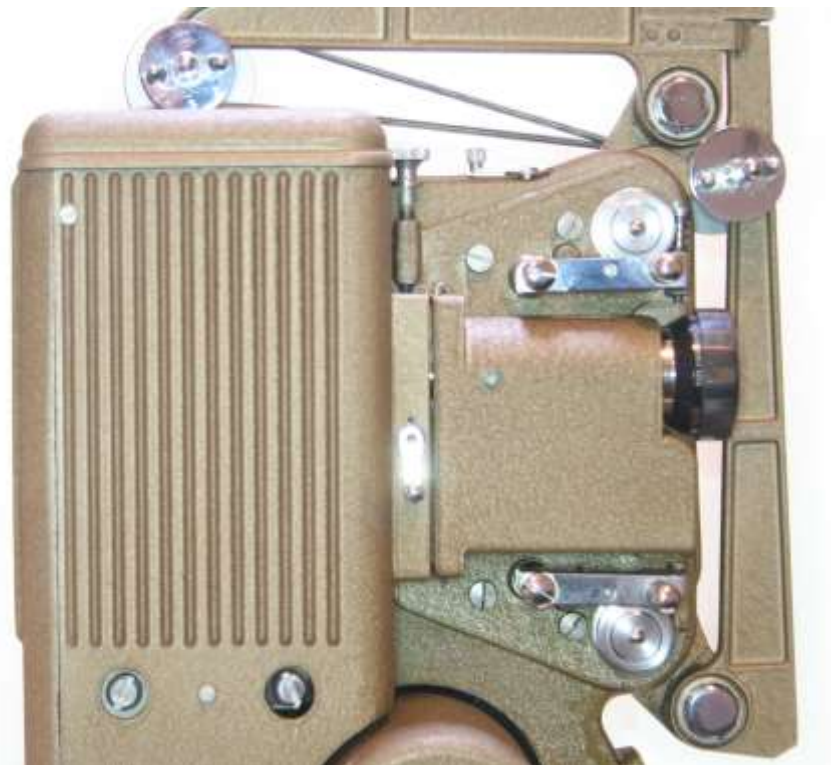

Panchromatic

Sales@Panchromatic.co.uk