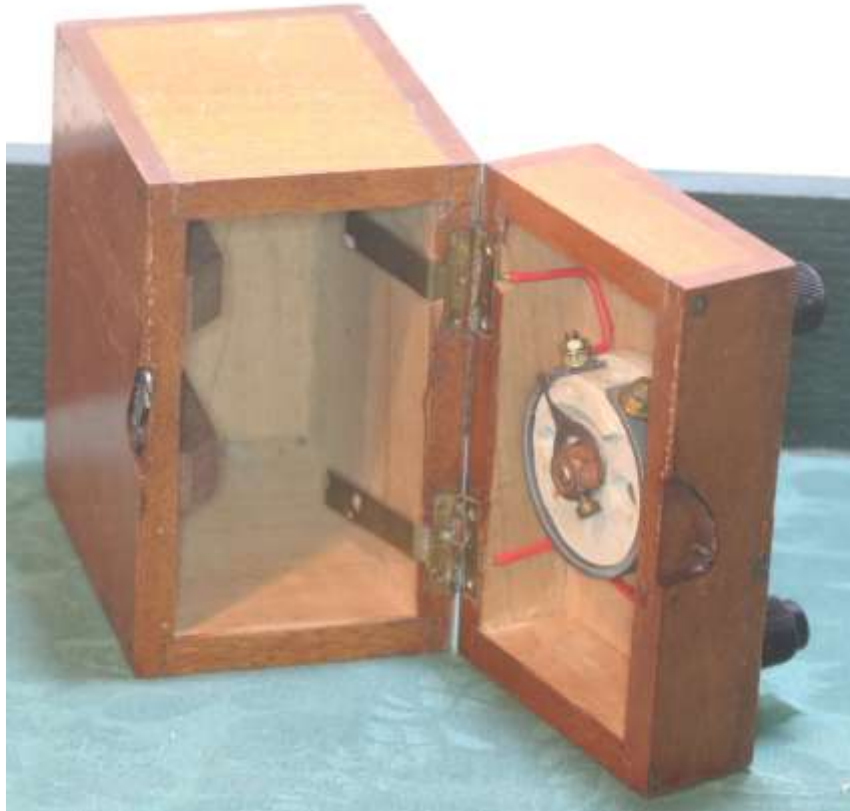

Panchromatic

www.Panchromatic.co.uk

Sales@Panchromatic.co.uk